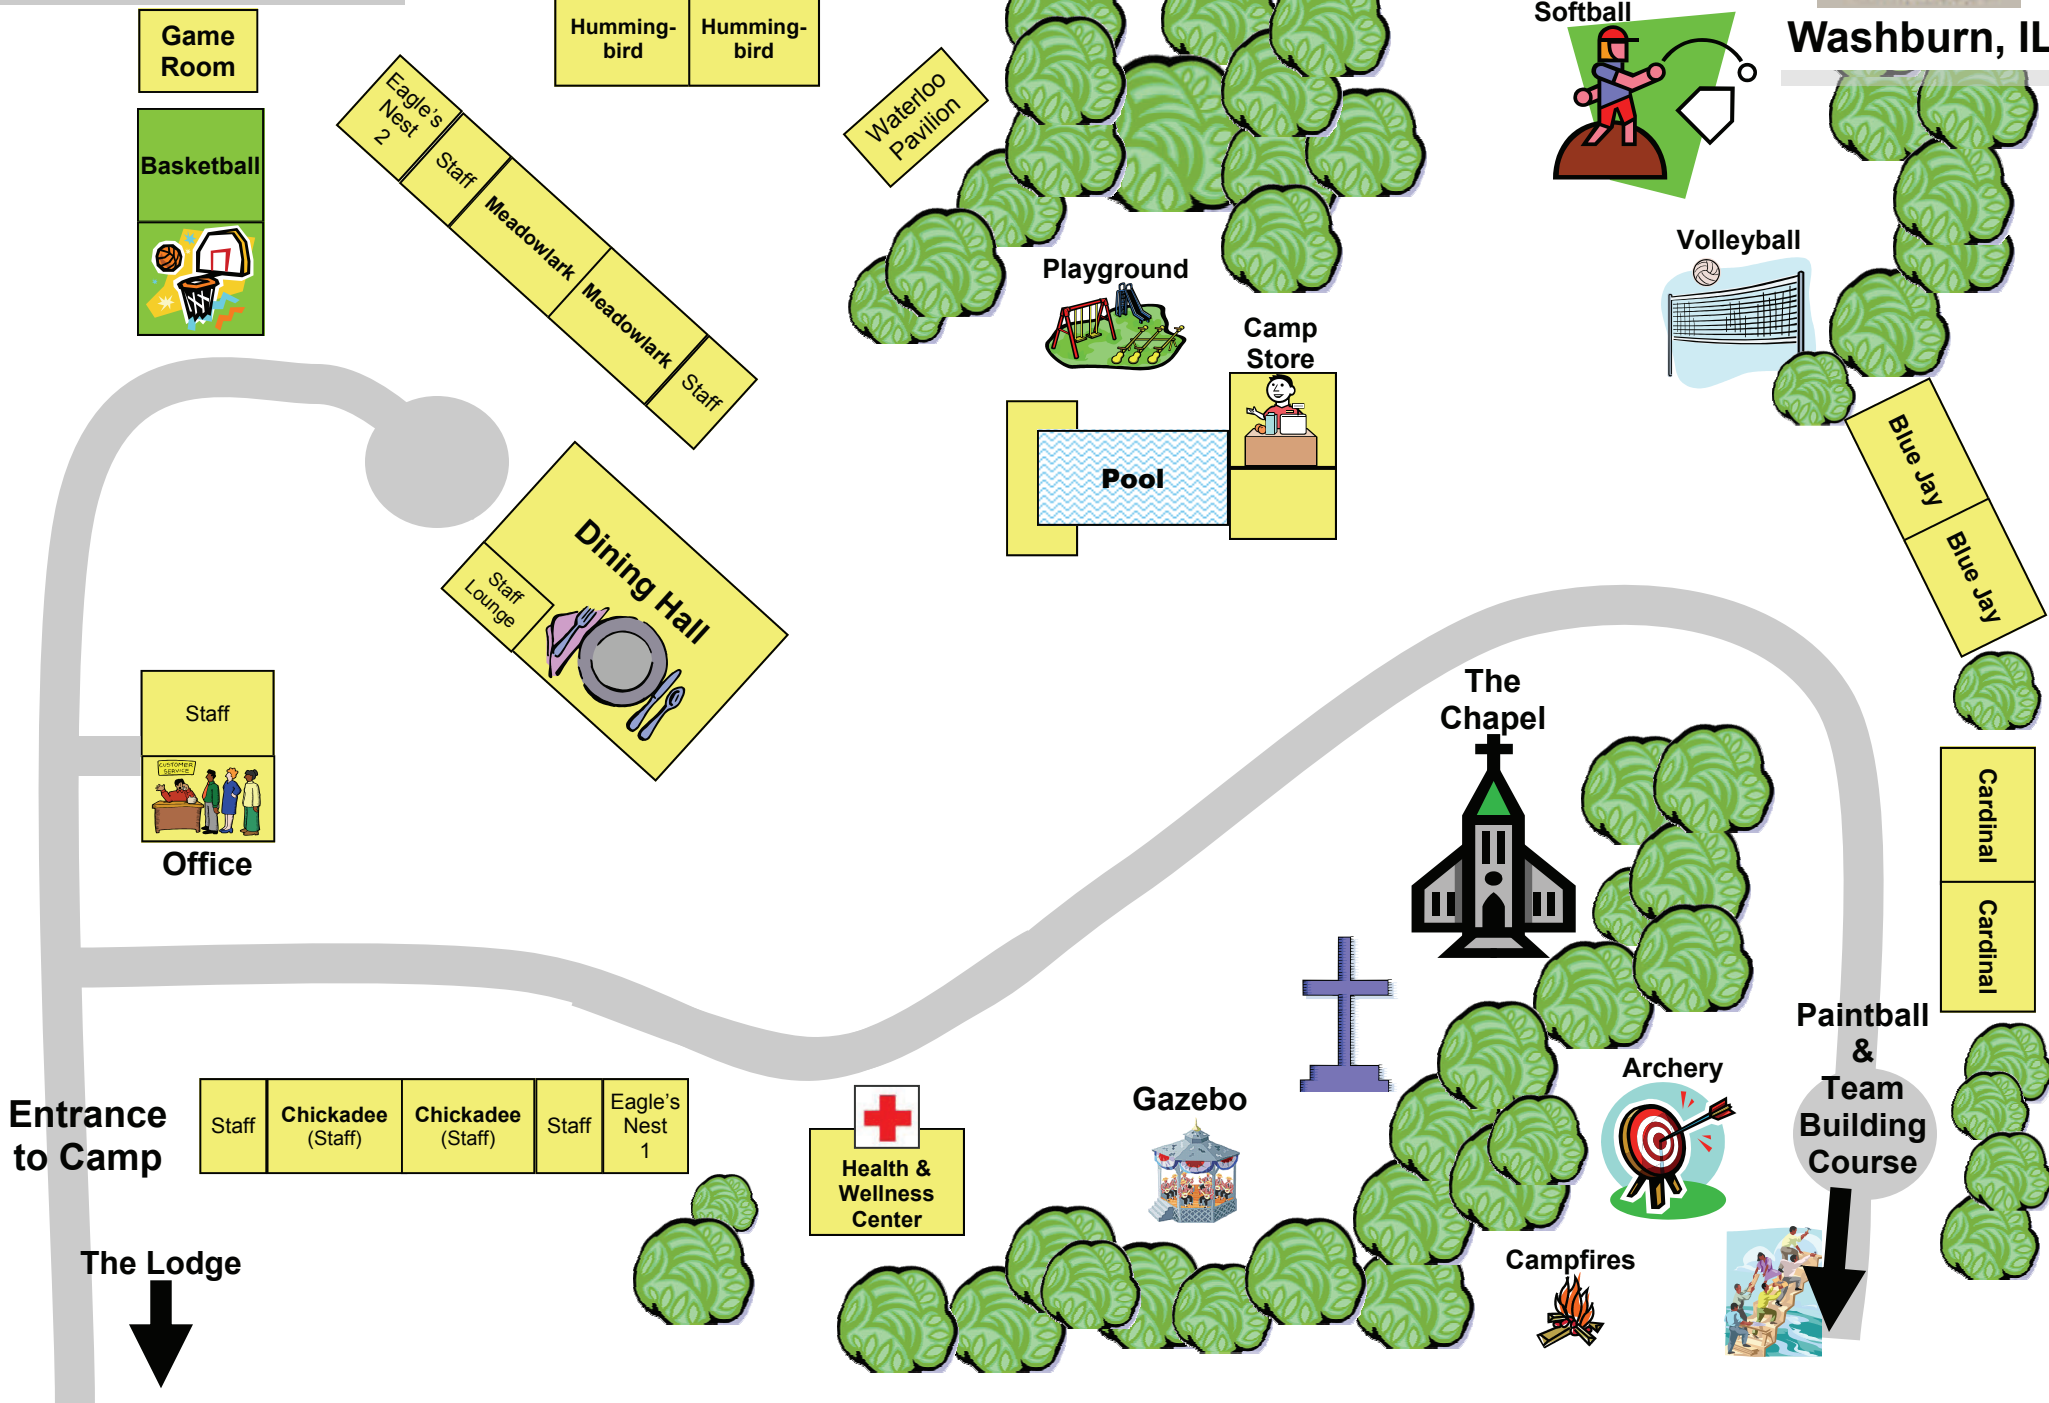

Washburn, IL

Game Room

Humming-bird Humming-bird

Eagle's Nest 2 Staff Meadowlark Meadowlark Staff

Waterloo Pavilion

Playground

Camp Store

Pool

Softball

Volleyball

Blue Jay

Blue Jay

Office

Dining Hall  
Staff Lounge

The Chapel

Archery

Paintball & Team Building Course

Cardinal  
Cardinal

Entrance to Camp

Staff Chickadee (Staff) Chickadee (Staff) Staff Eagle's Nest 1

Health & Wellness Center

Gazebo

Campfires

The Lodge